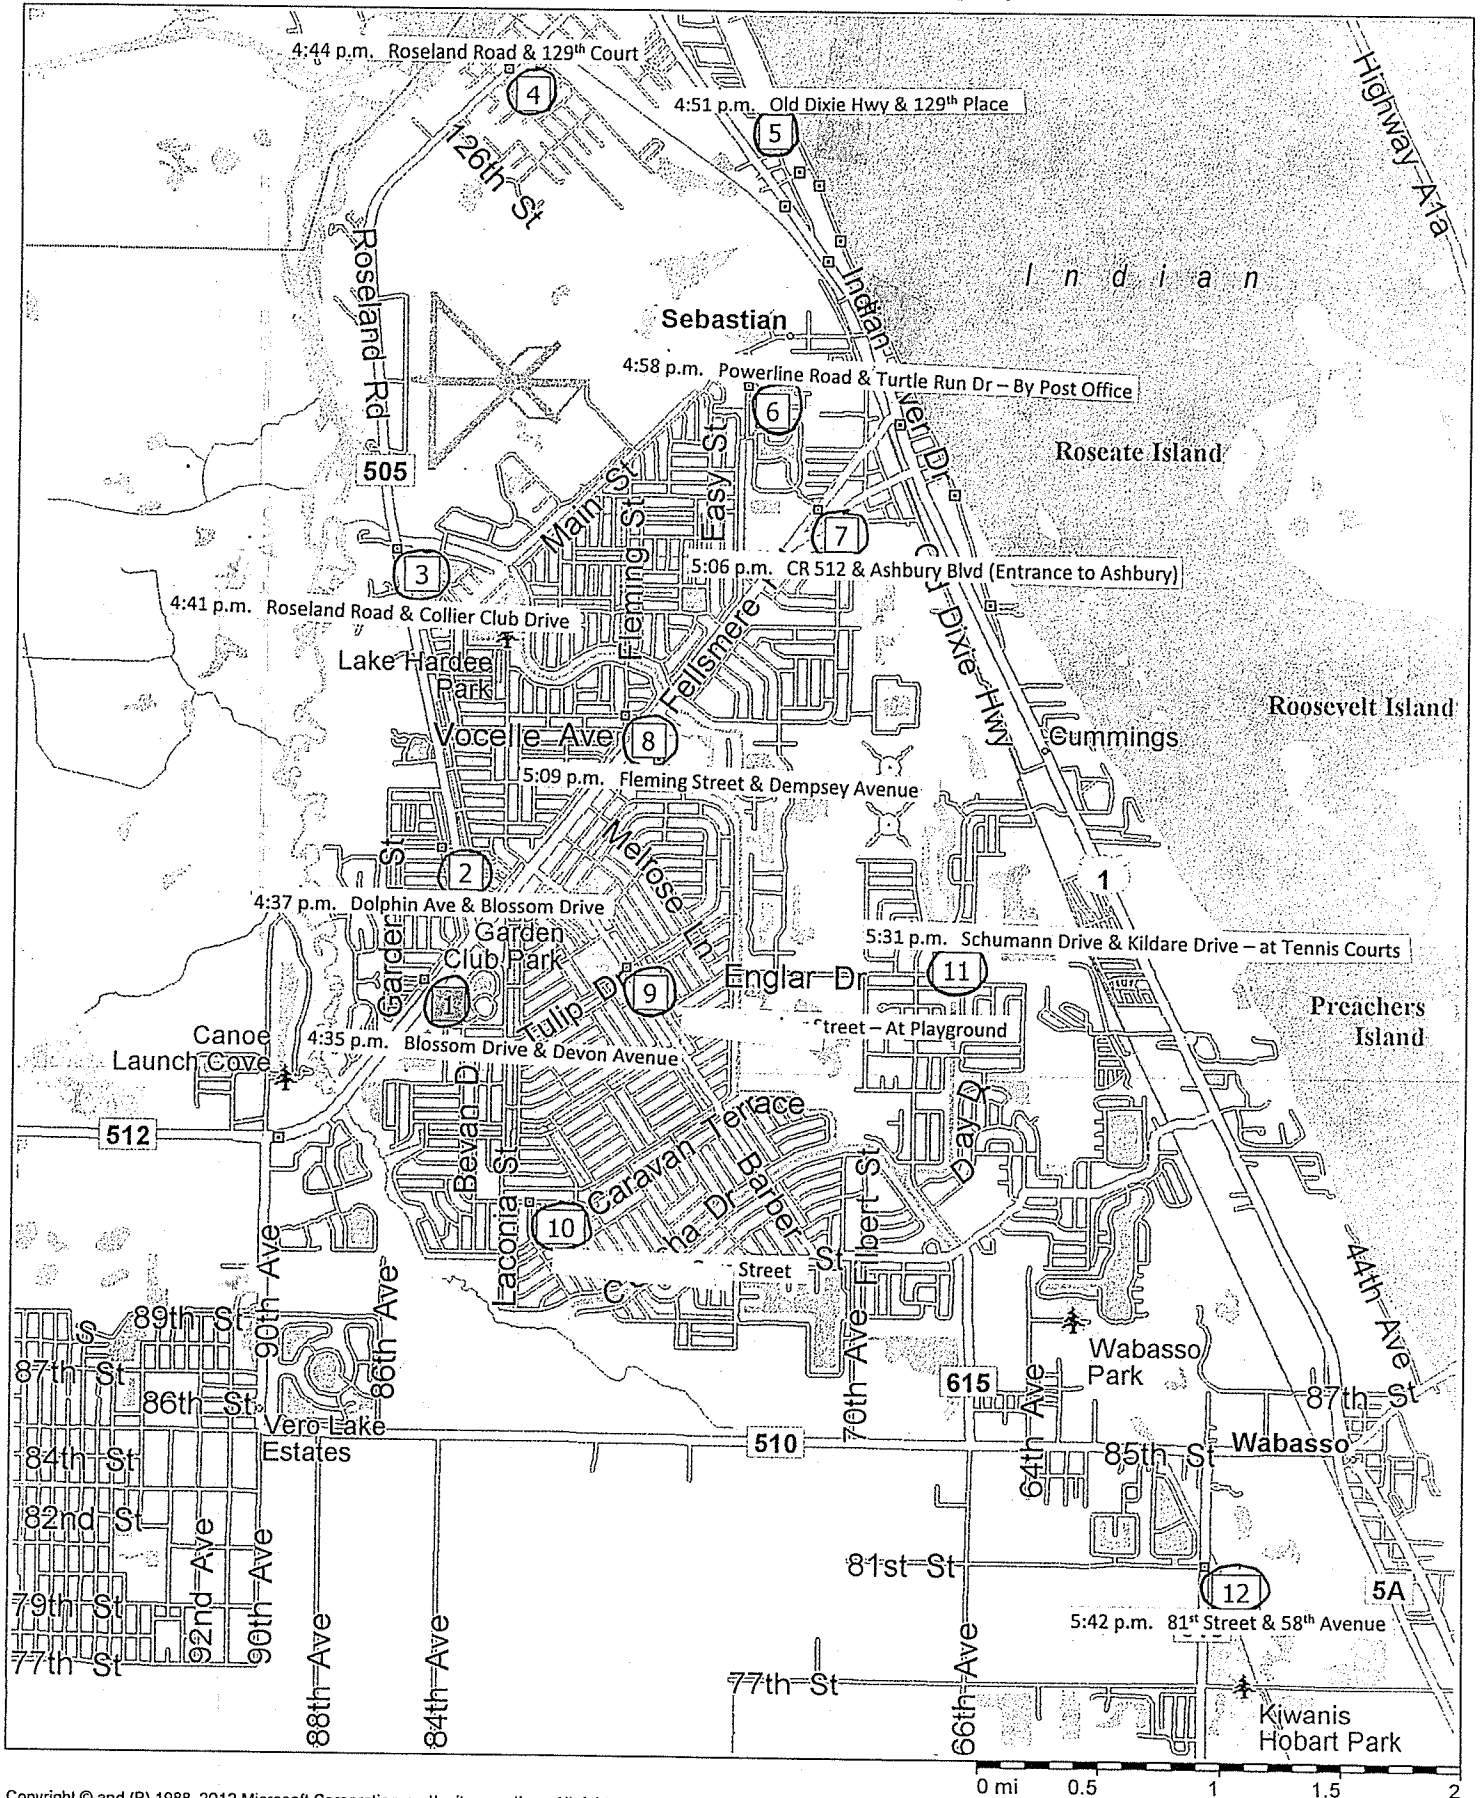

SEBASTIAN RIVER MIDDLE AFTER SCHOOL
TUESDAY 4:30 P.M.
ROUTE 1

South

1. 4:35 p.m. Blossom Drive & Devon Avenue
2. 4:37 p.m. Dolphin Ave & Blossom Drive
3. 4:41 p.m. Roseland Road & Collier Club Drive
4. 4:44 p.m. Roseland Road & 129th Court
5. 4:51 p.m. Old Dixie Hwy & 129th Place
6. 4:58 p.m. Powerline Road & Turtle Run Dr – By Post Office
7. 5:06 p.m. CR 512 & Ashbury Blvd (Entrance to Ashbury)
8. 5:09 p.m. Fleming Street & Dempsey Avenue
9. 5:13 p.m. Tulip Drive & Barber Street – At Playground
10. 5:20 p.m. Periwinkle Drive & Ocean Cove Street
11. 5:31 p.m. Schumann Drive & Kildare Drive – at Tennis Courts
12. 5:42 p.m. 81st Street & 58th Avenue
13. 5:50 p.m. 49th Street & 30th Avenue – Midway @ Mailboxes
14. 5:52 p.m. 49th Street & 38th Circle, Vero Beach
15. 5:55 p.m. 46th Place & 41st Avenue, Vero Beach

Sebastian River Middle Route 1

Sebastian River Middle Route 1

Copyright © and (P) 1988-2012 Microsoft Corporation and/or its suppliers. All rights reserved. <http://www.microsoft.com/streets/>
 Certain mapping and direction data © 2012 NAVTEQ. All rights reserved. The Data for areas of Canada includes information taken with permission from Canadian authorities, including: © Her Majesty the Queen in Right of Canada © Queen's Printer for Ontario, NAVTEQ and NAVTEQ ON BOARD are trademarks of NAVTEQ. © 2012 Tele Atlas North America, Inc. All rights reserved. Tele Atlas and Tele Atlas North America are trademarks of Tele Atlas, Inc. © 2012 by Applied Geographic Solutions. All rights reserved. Portions © Copyright 2012 by Woodall Publications Corp. All rights reserved.