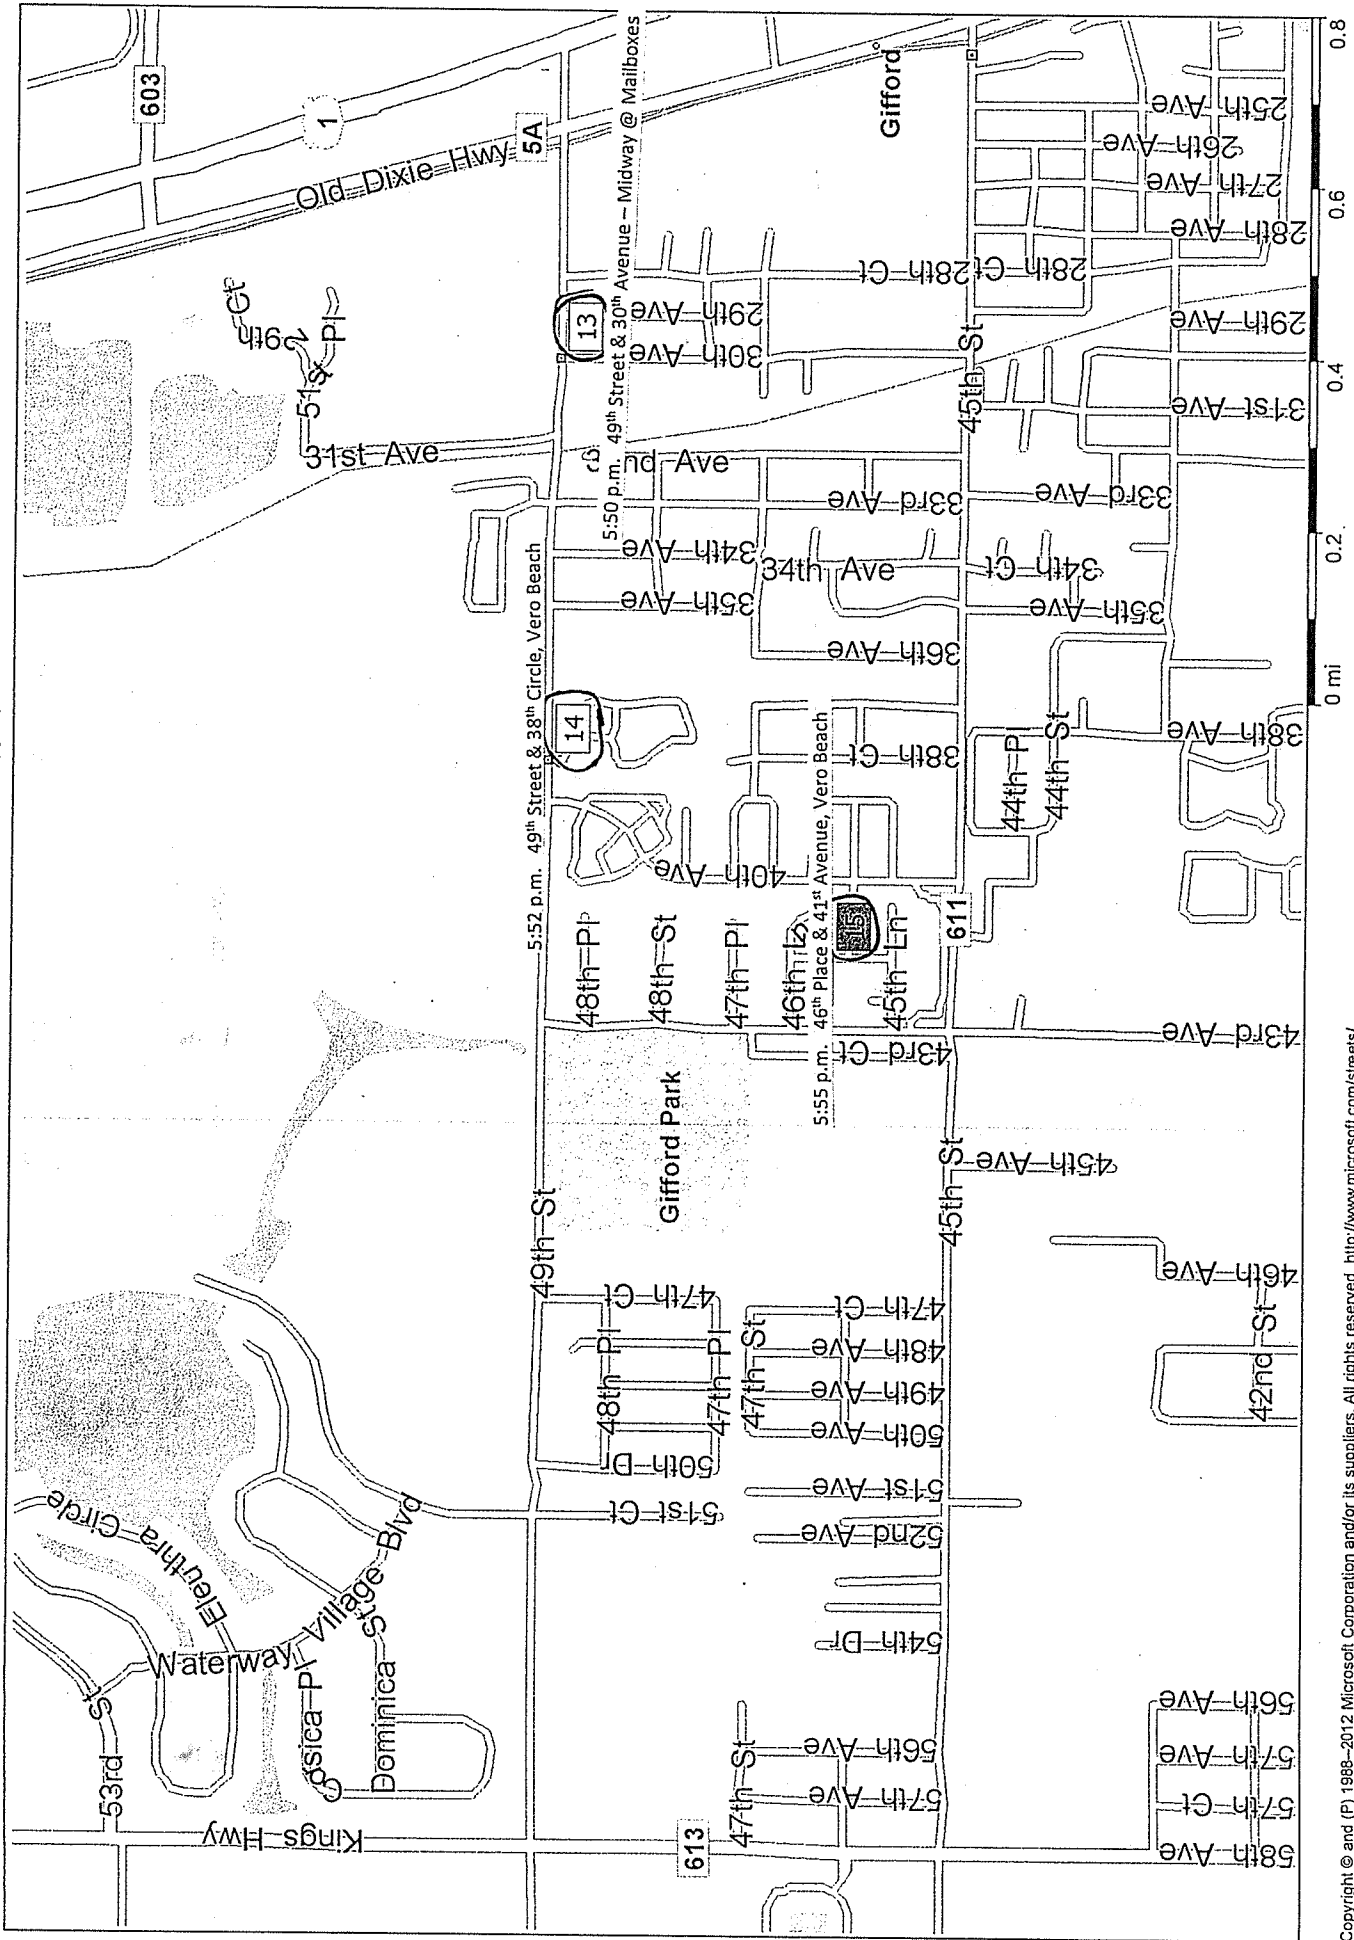

SEBASTIAN RIVER MIDDLE AFTER SCHOOL
TUESDAY 4:30 P.M.
ROUTE 1

South

1. 4:35 p.m. Blossom Drive & Devon Avenue
2. 4:37 p.m. Dolphin Ave & Blossom Drive
3. 4:41 p.m. Roseland Road & Collier Club Drive
4. 4:44 p.m. Roseland Road & 129th Court
5. 4:51 p.m. Old Dixie Hwy & 129th Place
6. 4:58 p.m. Powerline Road & Turtle Run Dr – By Post Office
7. 5:06 p.m. CR 512 & Ashbury Blvd (Entrance to Ashbury)
8. 5:09 p.m. Fleming Street & Dempsey Avenue
9. 5:13 p.m. Tulip Drive & Barber Street – At Playground
10. 5:20 p.m. Periwinkle Drive & Ocean Cove Street
11. 5:31 p.m. Schumann Drive & Kildare Drive – at Tennis Courts
12. 5:42 p.m. 81st Street & 58th Avenue
13. 5:50 p.m. 49th Street & 30th Avenue – Midway @ Mailboxes
14. 5:52 p.m. 49th Street & 38th Circle, Vero Beach
15. 5:55 p.m. 46th Place & 41st Avenue, Vero Beach

Sebastian River Middle Route 1

Sebastian River Middle Route 1

Copyright © and (P) 1988-2012 Microsoft Corporation and/or its suppliers. All rights reserved. <http://www.microsoft.com/streets/>
 Certain mapping and direction data © 2012 NAVTEQ. All rights reserved. The Data for areas of Canada includes information taken with permission from Canadian authorities, including: © Her Majesty the Queen in Right of Canada © Queen's Printer for Ontario, NAVTEQ and NAVTEQ ON BOARD are trademarks of NAVTEQ. © 2012 Tele Atlas North America, Inc. All rights reserved. Tele Atlas and Tele Atlas North America are trademarks of Tele Atlas, Inc. © 2012 by Applied Geographic Solutions. All rights reserved. Portions © Copyright 2012 by Woodall Publications Corp. All rights reserved.